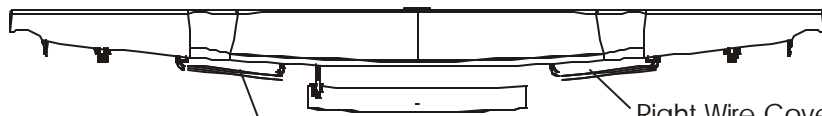

ARCTIC SILVER 91TW
Console Assembly (2 of 3)

91TW-0XXX-02
S/N WTF100000 and up

Left Wire Cover
OK60-01041-0003

Right Wire Cover
OK60-01041-0004